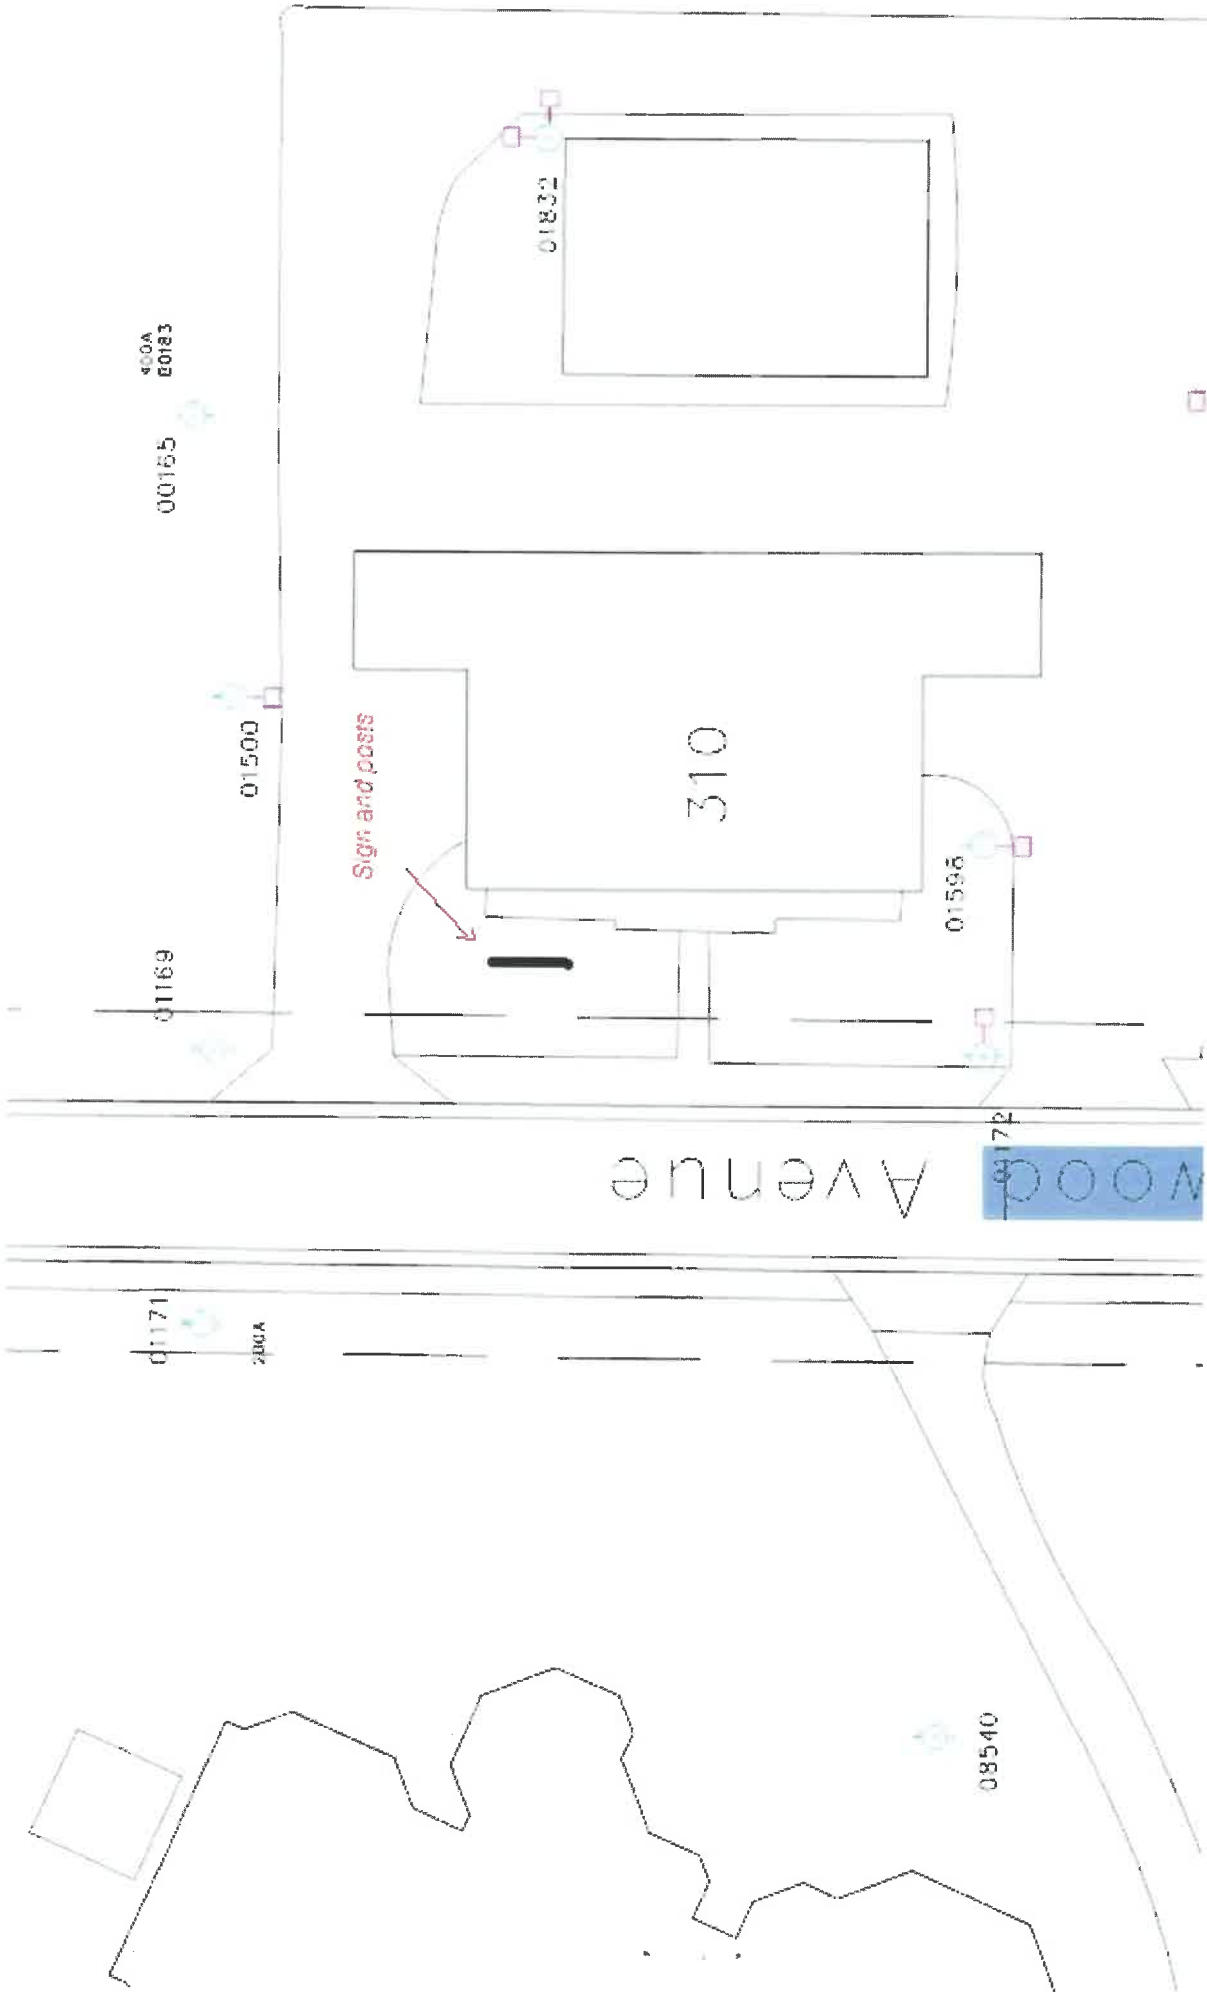

8' x 1.5'

# Napoleon City Police

310 Glenwood Ave.

[www.napoleonohio.com](http://www.napoleonohio.com)

\$1320

SCANNED  
5-9-12 Codepac

05/11/12

SCANNED

2015

310 GLENWOOD AVENUE

INVESTIGATION OF ILLEGAL SEWER CONNECTIONS REVEALED ONE ILLEGAL CONNECTION. IT HAS BEEN CORRECTED AND ALL ARE IN COMPLIANCE AT THIS TIME.

GLENWOOD AVE.

4" W.M.

12" San.

310

x ok  
x ok  
x ok  
x ok  
x ok