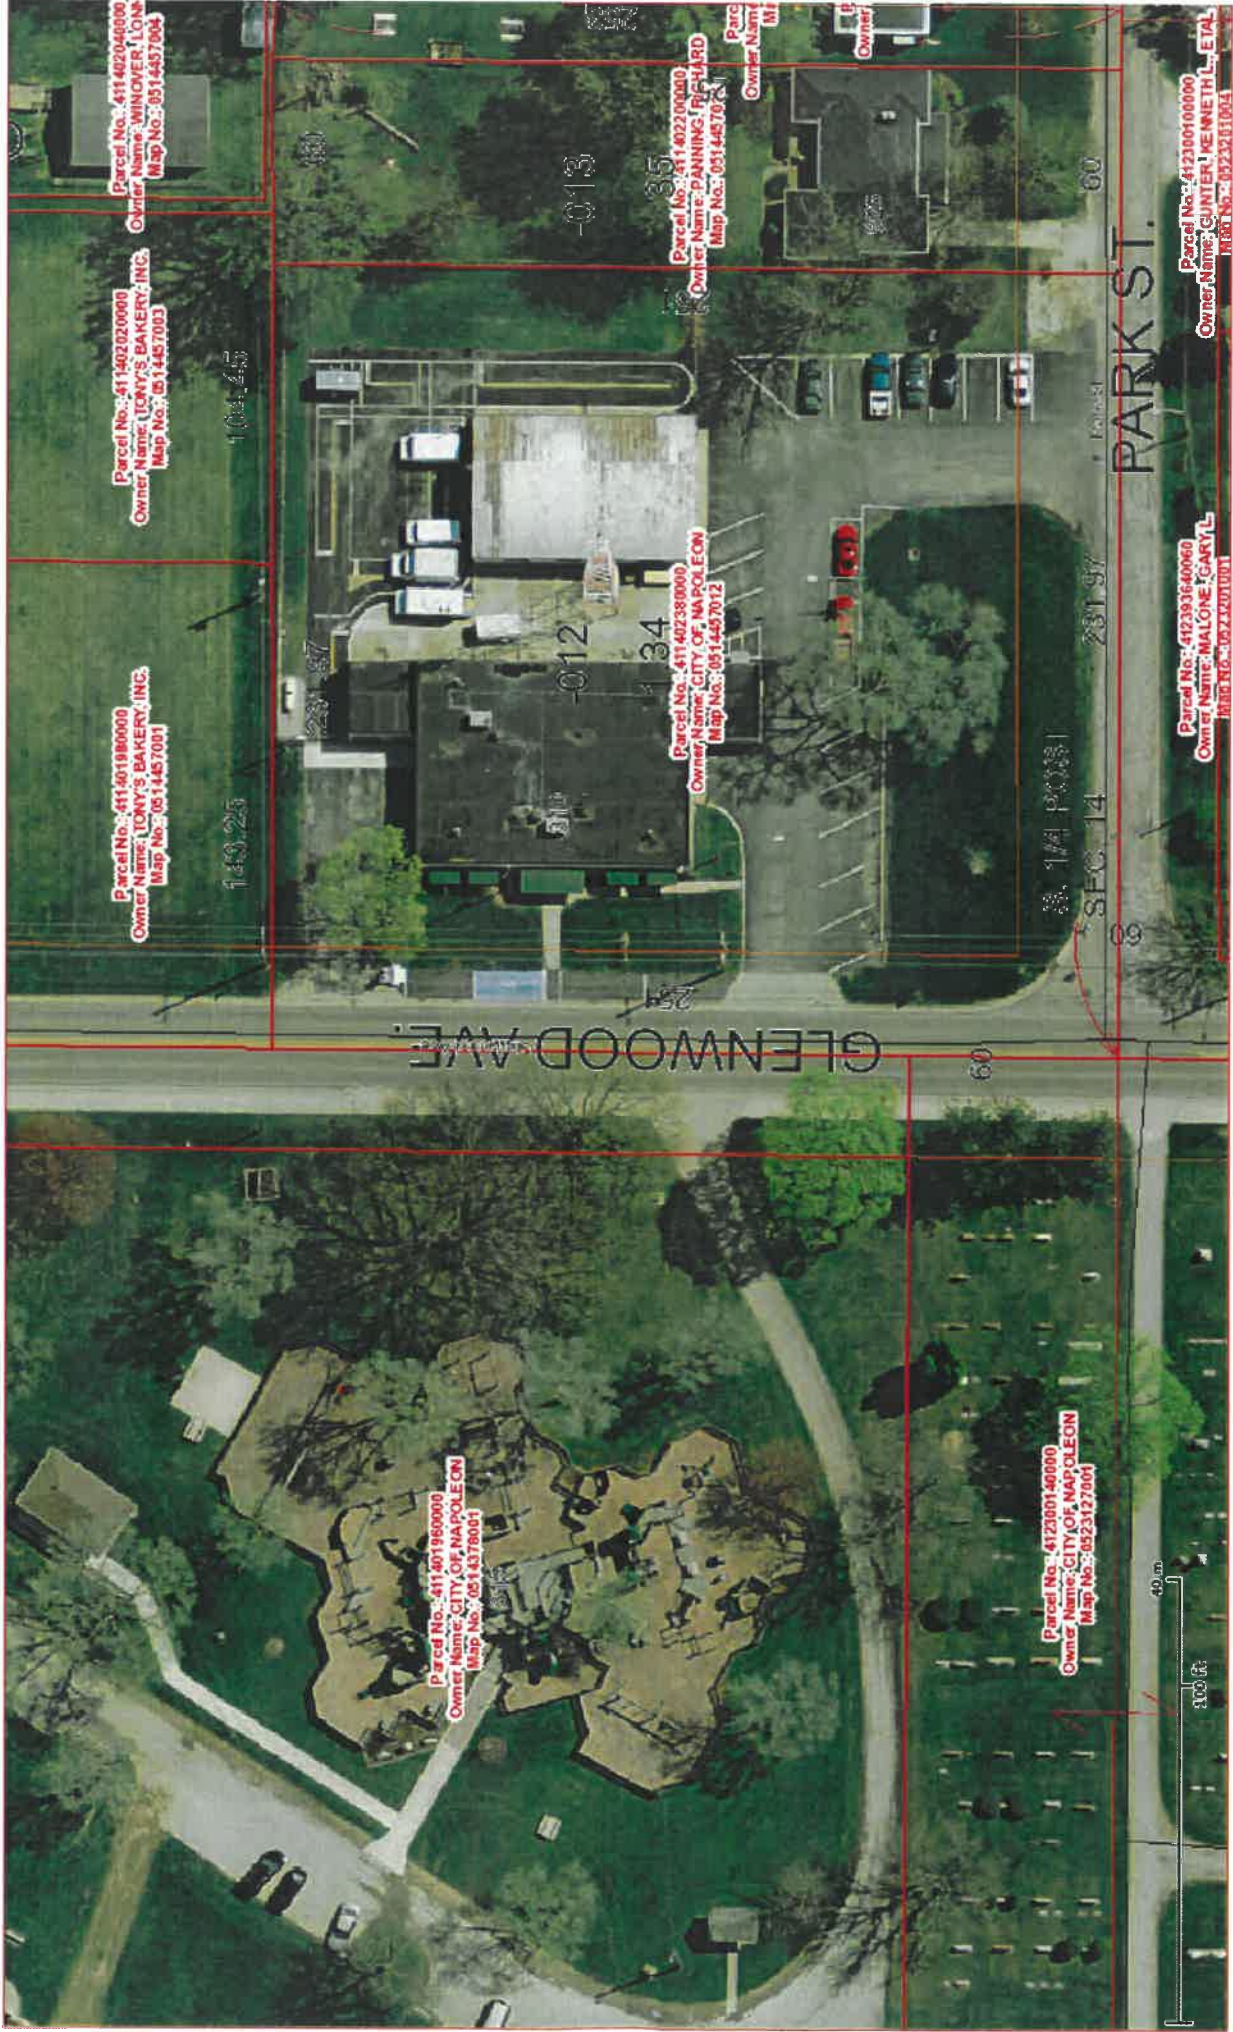

Ft GIS Property Information Map

Property Address

All rights reserved. 2011 Printed on Thu Mar 29 2012 09:00:21 AM.

DISCLAIMER: There are no representations or warranty, express or implied, concerning the accuracy, quality, likely results or reliability of the use of the information contained in this map. Ameren Missouri assumes no responsibility for any damages resulting from the use of, or reliance on, the information contained in this map. Please contact the GIS Administrator of any discrepancies.